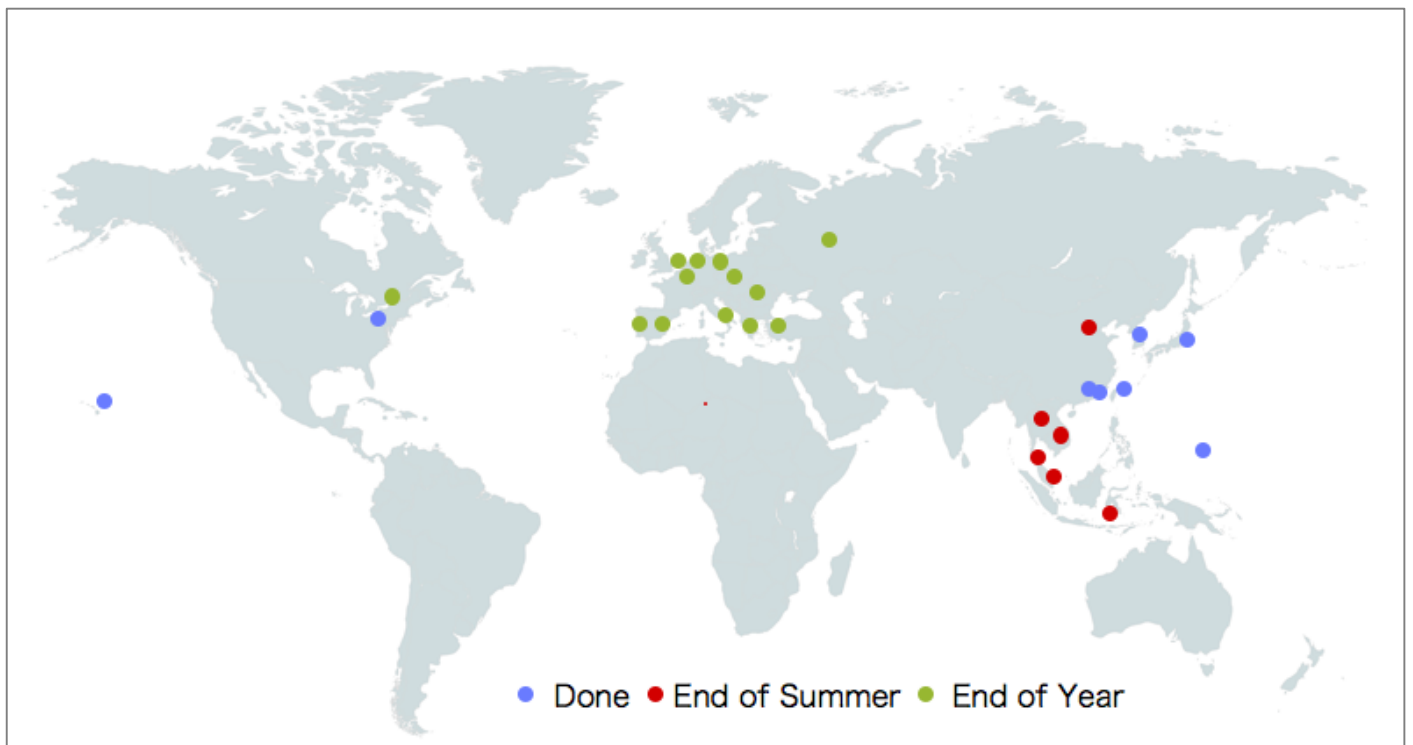

News Release

TOKYO, JAPAN May 25,2017

SICK OF CONNECTING Wi-Fi BY YOURSELF? TOWNWIFI LAUNCHES IN TAIWAN, MACAU AND IN HONG KONG

Tourists and residents can easily use Public Wi-Fis.

TownWiFi Inc. (the "Company"), an automatically connecting to Public Wi-Fis service, today announced that it is released in Taiwan, Macau and in Hong Kong. It can auto-connect to Public Wi-Fis such as a public transport, a shopping mall and a café. Tourists and residents in these countries can easily use Public Wi-Fis. Because of this releasing, TownWiFi auto-connect to about 1.5 million Wi-Fi spots.

Although It is not easy for tourists to find or connect to Public Wi-Fis, they can save time during the travel because of TownWiFi. Also, residents can save Internet access fee.

Our aim is that we create a world everyone has no stress about Wi-Fi. By summer, we will launch TownWiFi in 6 contries in Asia.

“We think the Internet should be provided by free. And our app is enabling user to do it by improving UX of Wi-Fi to same level as mobile network. We will create the best telecom service in the world” said Takehiro Ogita, CEO of TownWiFi.

▼Areas you can use

About [TownWiFi](#)

“TownWiFi” is a smart phone application which auto-connect and authenticate to public free Wi-Fi all over the world. Two million people have already downloaded this smart phone application since it was released